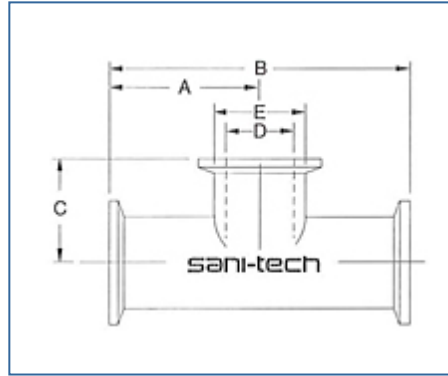

Sani-Tech® Short Bull Tee

- Sanitary Tee Connector, reduced branch length
- Sizes: 3/4", 1", 1-1/2", 2", 2-1/2" and 3"
- Available in polypropylene or PVDF materials

Item #	Size	A	B	C	D	Material	CAD
TSB075	MINI	2.620 in	5.250 in	1.630 in	0.560 in	Polypropylene	
TSB150	1 1/2	2.750 in	5.500 in	1.930 in	1.356 in	Polypropylene	
TSB200	2	3.44 in	6.880 in	2.180 in	1.856 in	Polypropylene	
TSB250	2 1/2	3.500 in	7.000 in	2.430 in	2.356 in	Polypropylene	
TSB300	3	3.750 in	7.500 in	2.680 in	2.856 in	Polypropylene	
TSB400	4	4.500 in	9.000 in	3.250 in	3.810 in	Polypropylene	
KSB075	MINI	2.620 in	5.250 in	1.630 in	0.560 in	PVDF	
KSB150	1 1/2	2.750 in	5.500 in	1.930 in	1.356 in	PVDF	
KSB200	2	3.500 in	6.880 in	2.180 in	1.856 in	PVDF	
KSB250	2 1/2	3.500 in	7.000 in	2.430 in	2.356 in	PVDF	

<u>Item #</u>	<u>Size</u>	<u>A</u>	<u>B</u>	<u>C</u>	<u>D</u>	<u>Material</u>	<u>CAD</u>
<u>KSB300</u>	3	3.750 in	7.500 in	2.680 in	2.856 in	PVDF	
<u>KSB400</u>	4	4.500 in	9.000 in	3.250 in	3.810 in	PVDF	